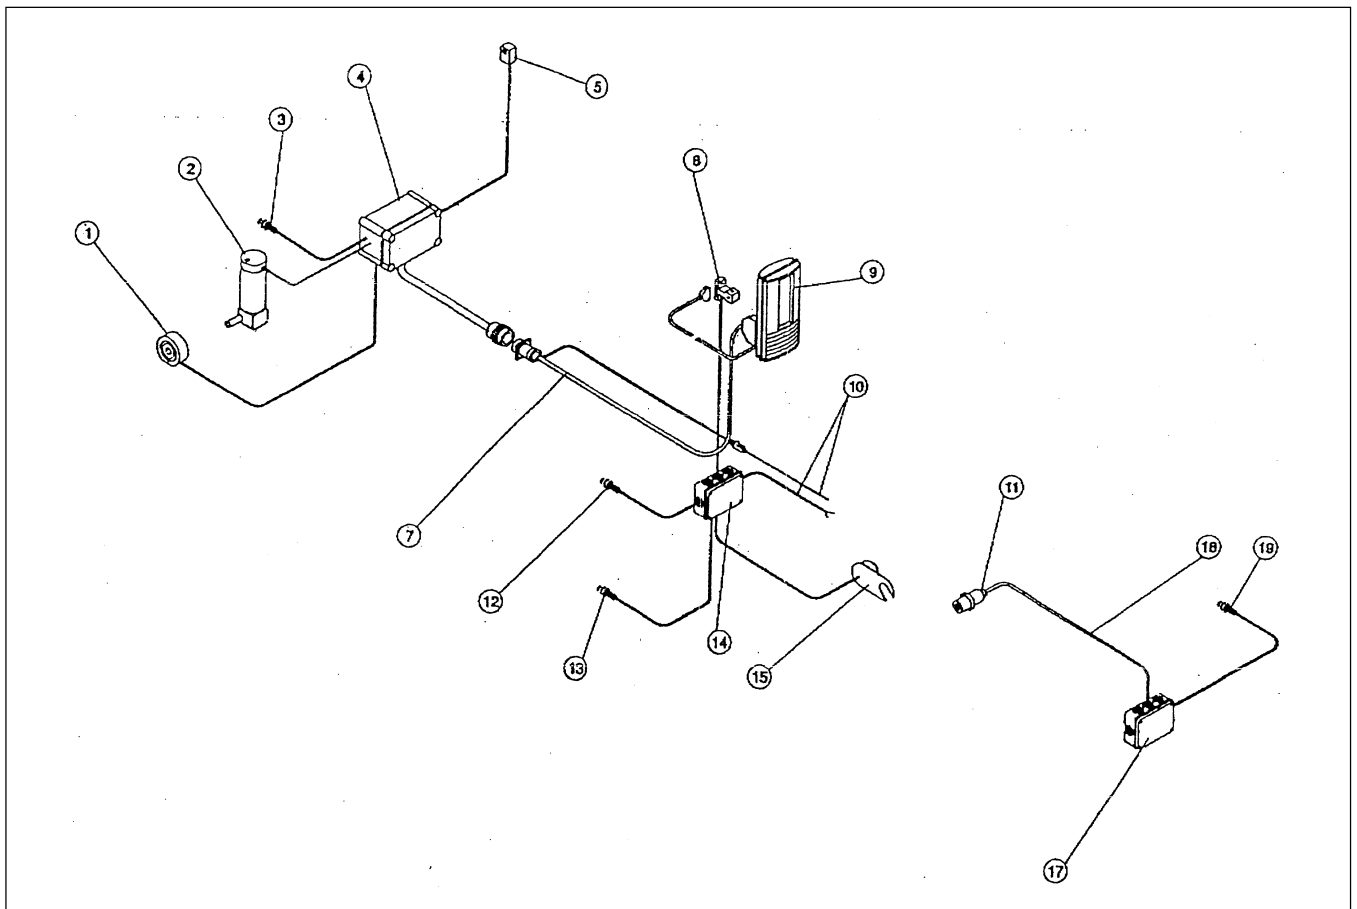

6. Spare Part

EI-System

Position	Part number	Description
1	7002155779	Rotation guard
2	7000602943	Motor
2a	7000602953	Sensor for motor
3	7000603122	Sensor for blower
4	7000603120	Motor controlbox
5	7009603765	Level sensor
7	7000603119	Tractor cable incl. bracket
8	7000603088	Assembly kit consisting of pos. 8 - 10 - 14 - 15
9	7000603087	LH 5000 monitor
		Connection to batteri, part of pos. 8
11	7009603555	7 leads alternative plug (male)
12	7000603269	Implement sensor
13	7000603070	Wheel sensor for tractor
14		Junction box, part of pos. 8
15	7009603556	7 leads alternative plug (female)
17	7000603072	Junction box
17a	7000603509	Print for tramline valves
17b	7000602980	Relay 12 V
18		Part of pos. 17
19	7000603269	Implement sensor