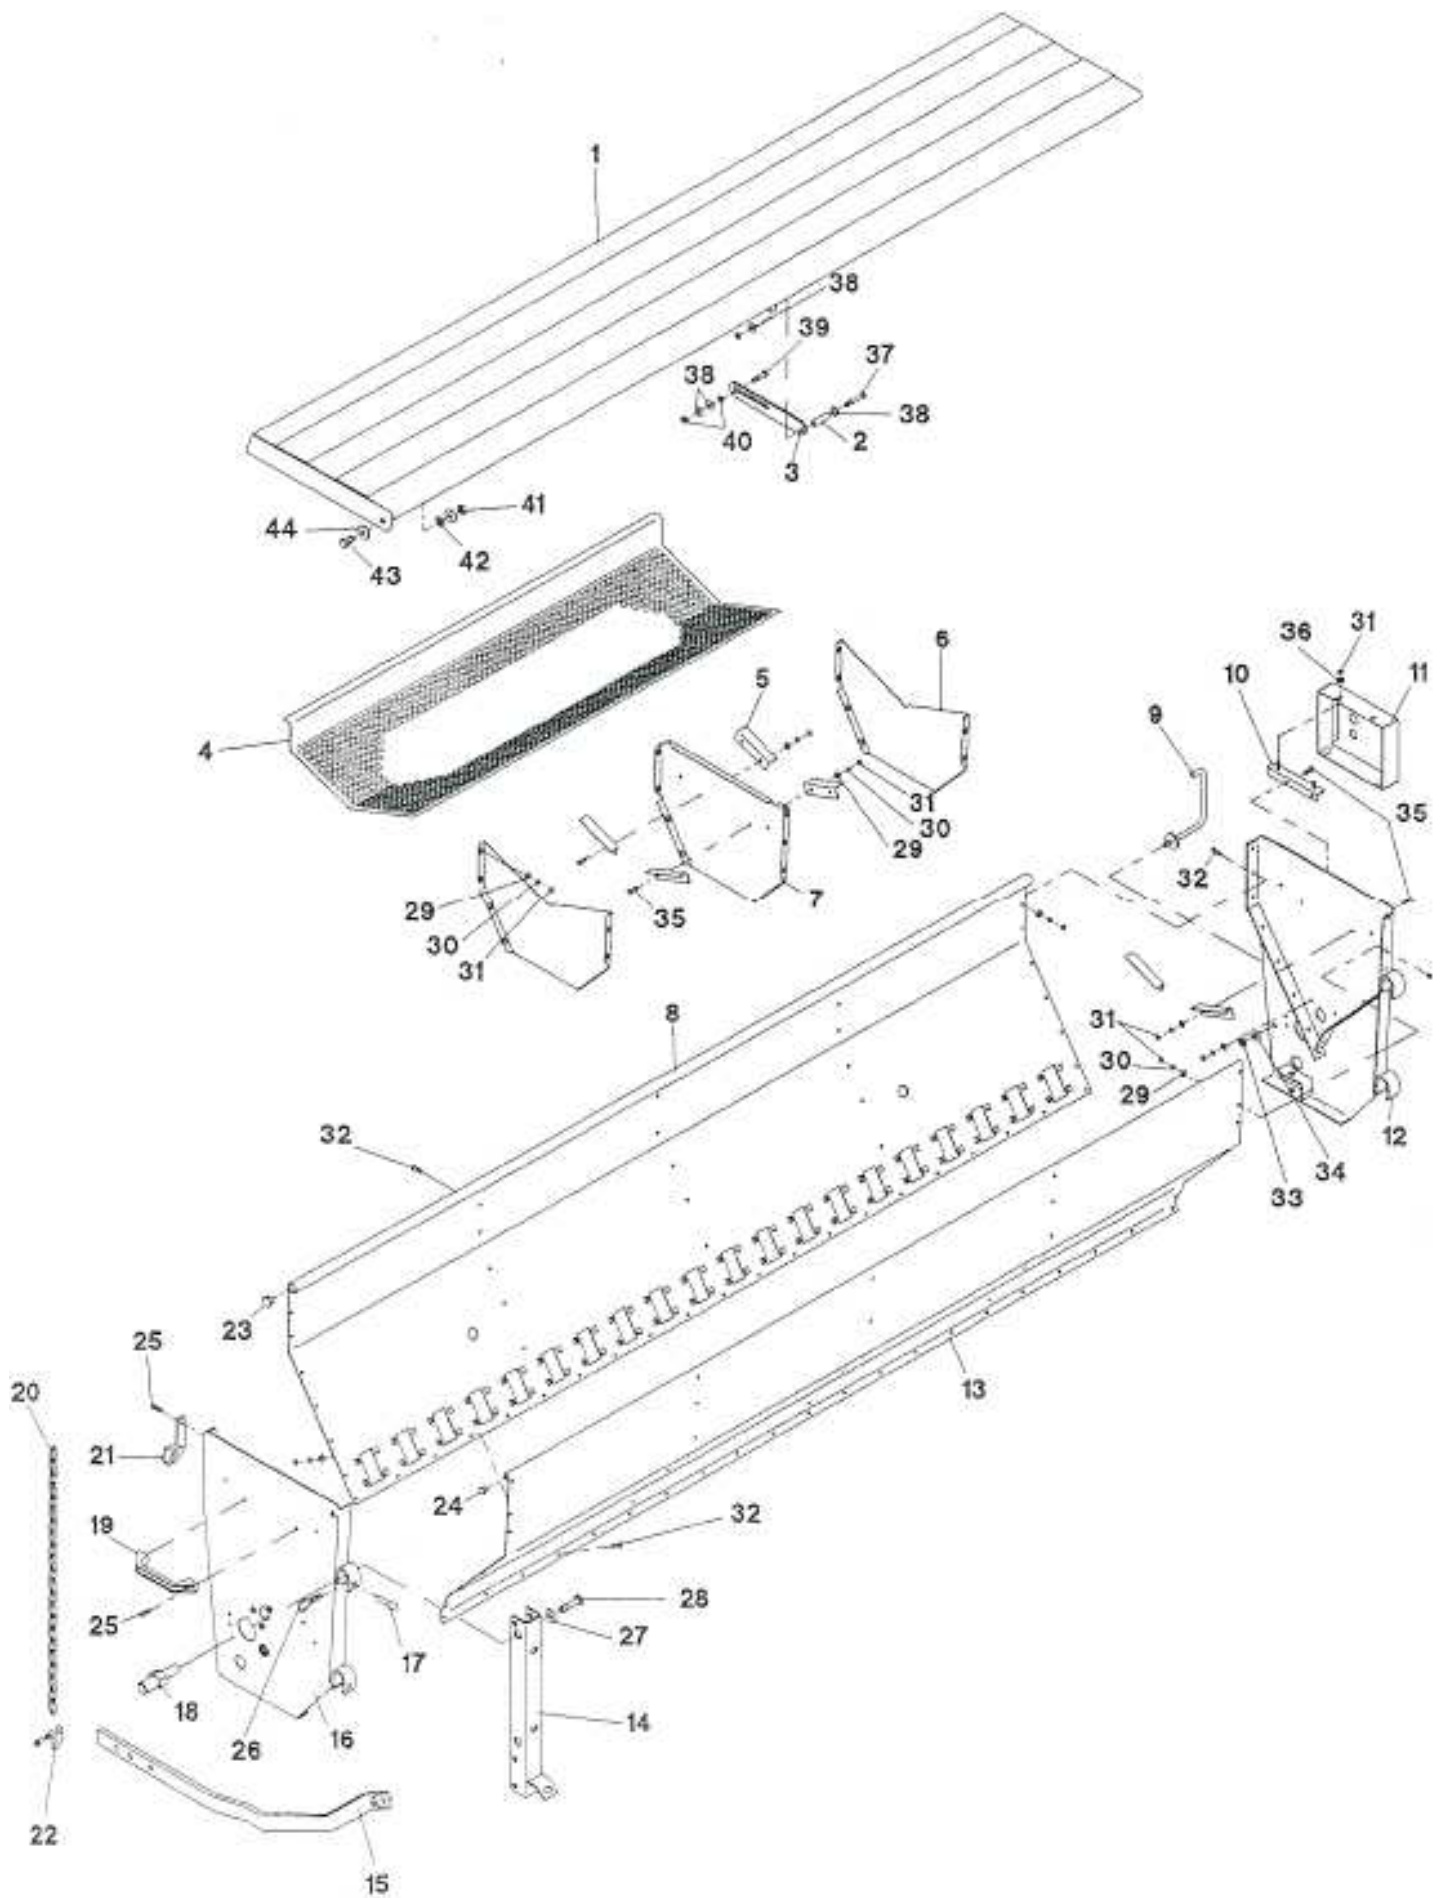

Tab. 1

Tab. 1

Tab. 1

Fig.	Serial no.	Part no.	Pieces	Notes	
1		7002152237	1	Lid 2,5m	
1		7002152216	1	Lid 3,0m	
2		7002150469	1	Bushing	
3		7002152240	1	Lid arm	
4		7002152293	1	Sieve 2,5m	
4		7002152316	1	Sieve 3,0m	
5		7000037663	1	Stop for sold	
6		7002152269	1	Partion low	
7		7002152267	1	Partion high	
8		7002152271	1	Front plate 2,5m	
8		7002152275	1	Front plate 3,0m	
9		7002152245	1	Retainer	
10		7002152313	1	Bracket	
11		7002152241	1	Guard	
12		7002152282	1	Endplate right	
13		7002152273	1	Rear plate	
13		7002152277	1	Rear plate	
14		7002152314	1	U bracket left	
14		7002152317	1	U btracket right	
15		7002152260	1	Following harrow arm left	
15		7002152261	1	Following harrow arm right	
15		7002152264	1	Following harrow arm left	
15		7002152265	1	Following harrow arm right	
16		7002152283	1	End plade left	
17		7002152349	1	Pin 10x36	DIN660
18		7002152247	1	Escentric bolt	
19		7000602194	1	Handle	
20		7000026122	1	Chain	
21		7002152312	1	Hook	
22		7000018162	1	Shackle	
23		7000602938	1	Plastic stropper DPD 25	
24		7000602937	1	Plastic stropper DPD 18	
25		7000586220	1	Set screw M6x20	DIN 933
26		7000037178	1	Spring split pin L50	
27		300332008	1	Washer M12	DIN 126
28		300304056	1	Set screw M12x30	DIN 933
29		200215320	1	Washer M6	DIN125
30		7000583506	1	Spring washer M6	DIN127
31		7000582106	1	Nut M6	
32		7000586212	1	Set screw M6x12	
33		300316020	1	Lock nut M10	DIN 985
34		7000583110	1	Washer M10	DIN125A
35		7000586216	1	Set screw M6x16	DIN 933
36		7000029426	1	Washer for wing nut	
37		300304163	1	Steel bolt M8x70	DIN 931
38		7000583108	1	Washer M8	DIN 125A
39		300304157	1	Steel bolt M8x35	DIN 933
40		7000582108	1	Nut M8	DIN 934
41		7000582112	1	Nut M12	DIN 934
42		7000601187	1	Counter nut M12	
43		7000583112	1	Washer M12	DIN 125A
44		7000600310	1	Set screw M12x35	DIN 933